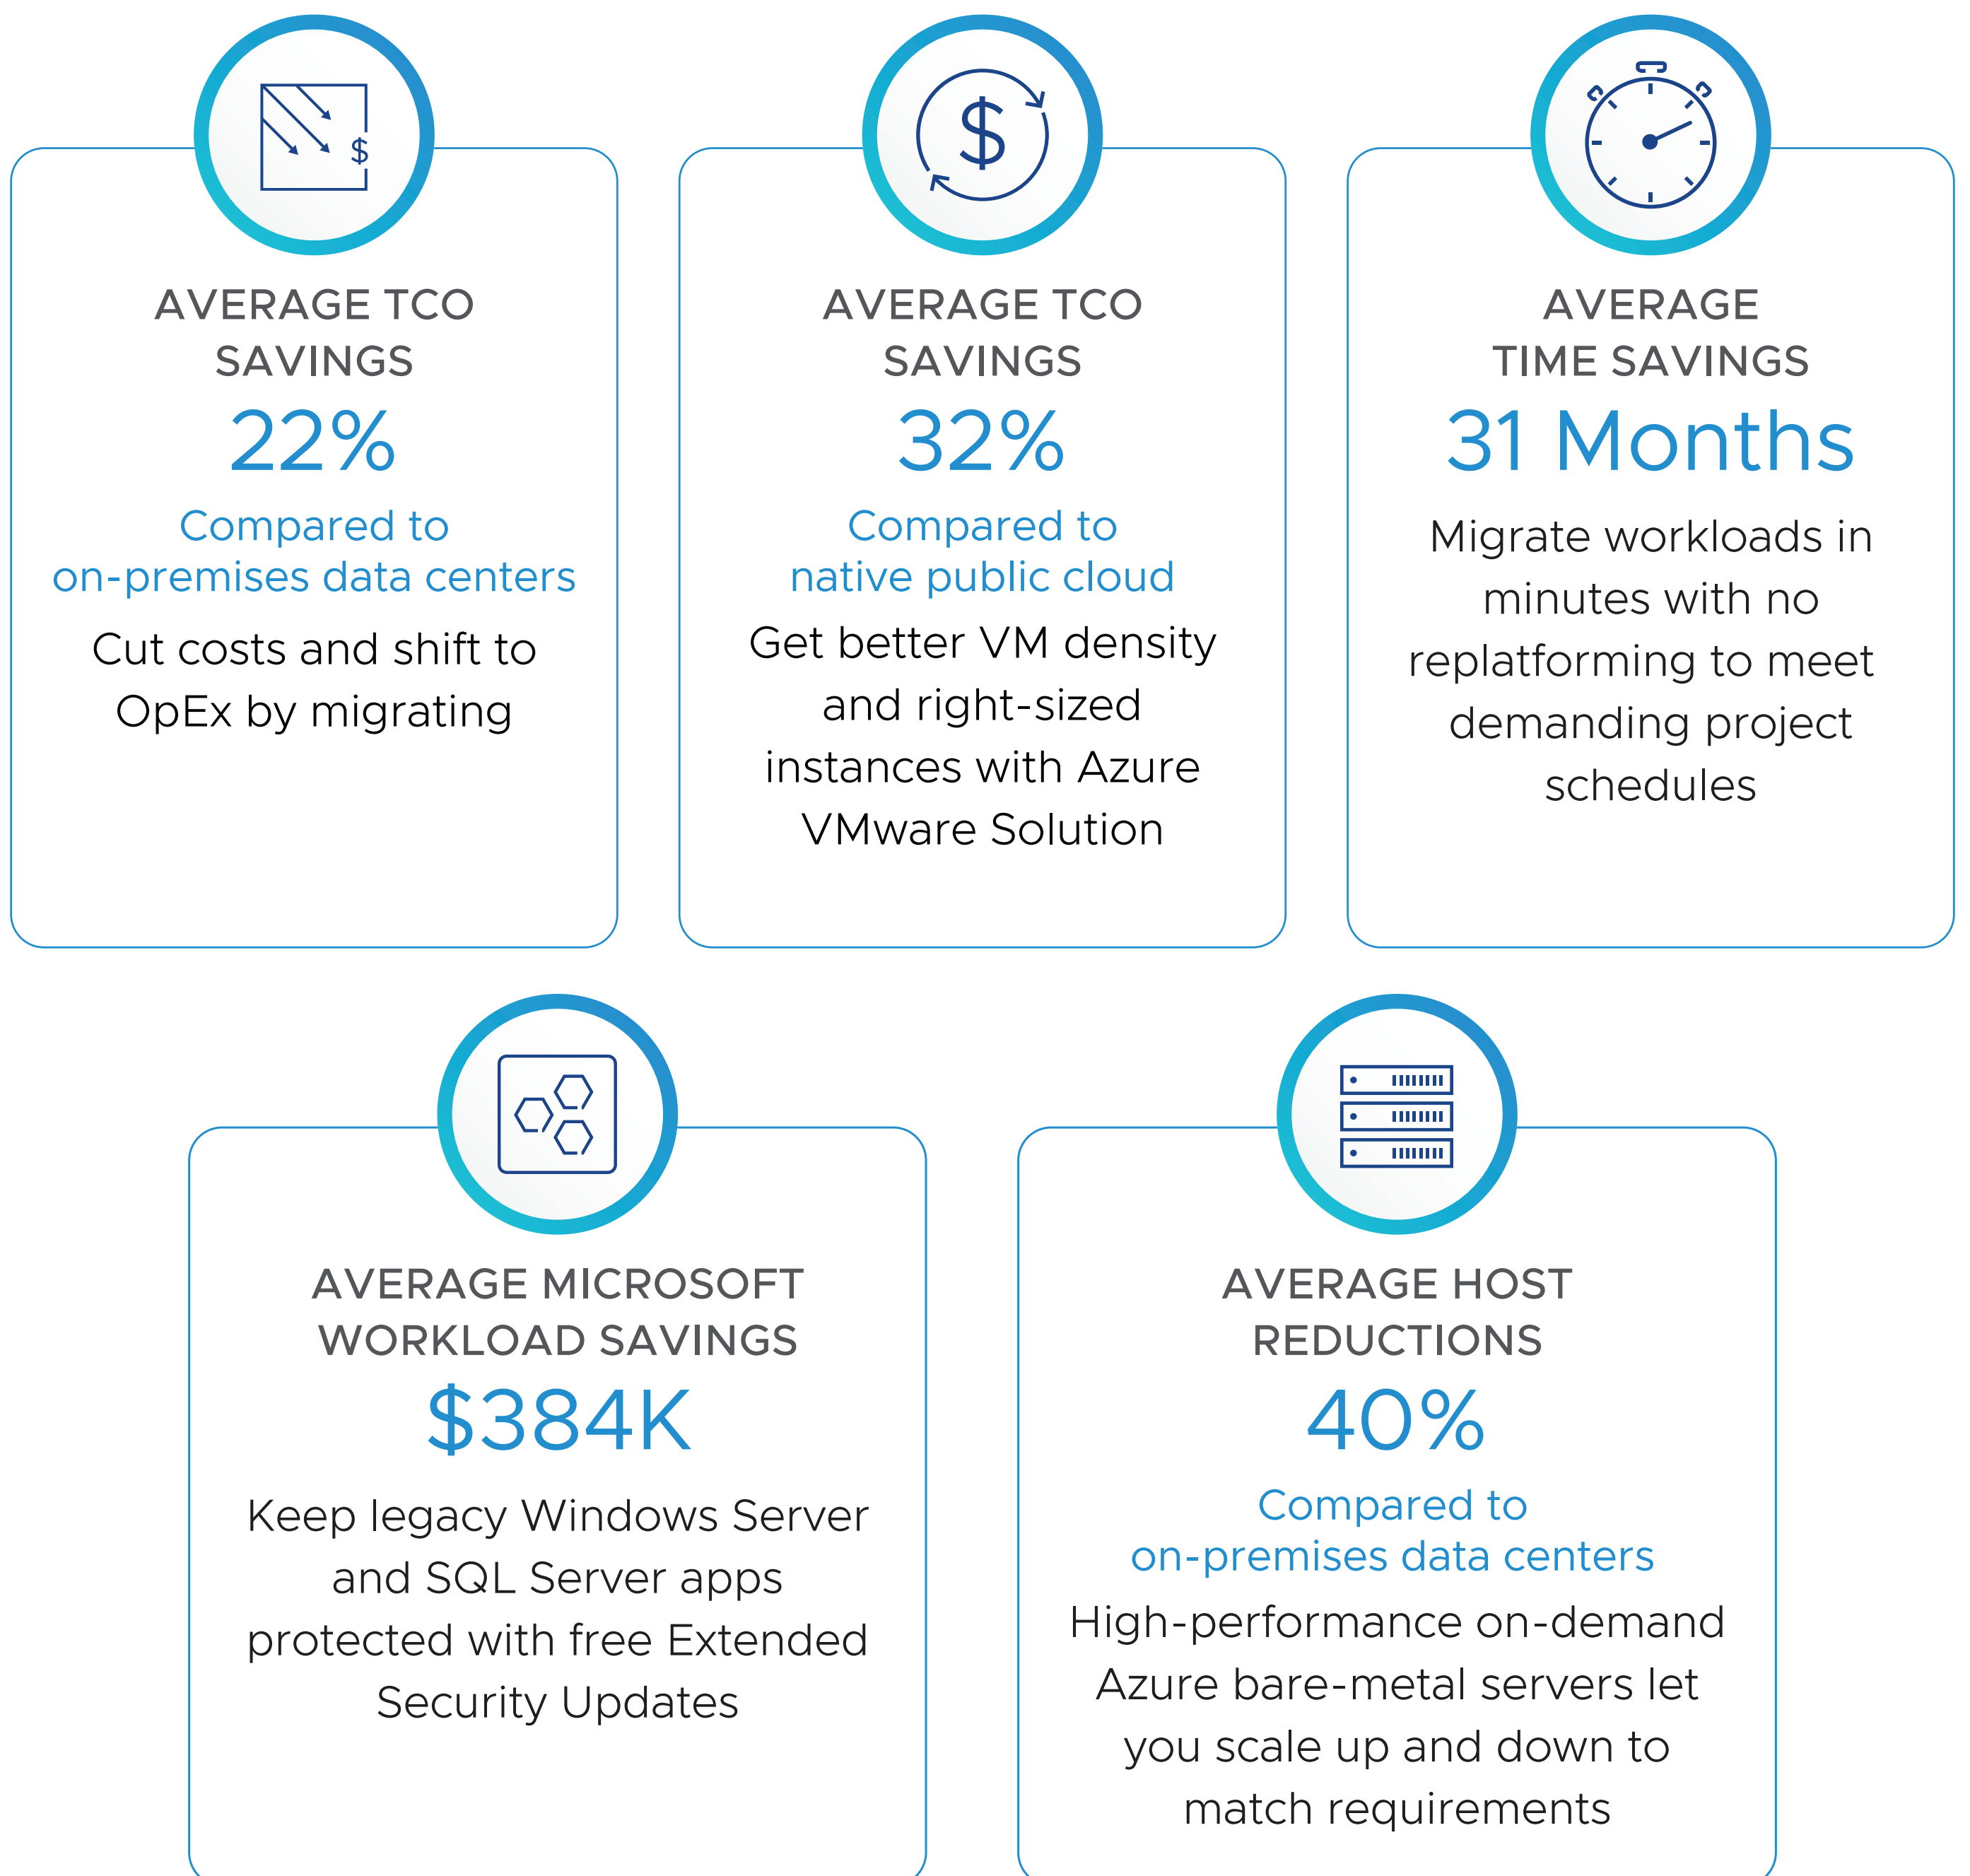

Fast, affordable, and simple cloud migrations with Azure VMware Solution